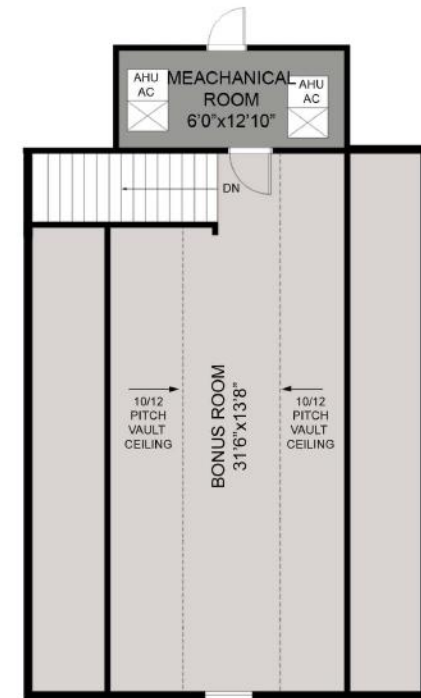

# THE VANDERBILT

3057 SQ. FT.

4 BEDROOM

3.5 BATH

FIRST FLOOR PLAN

SECOND FLOOR PLAN